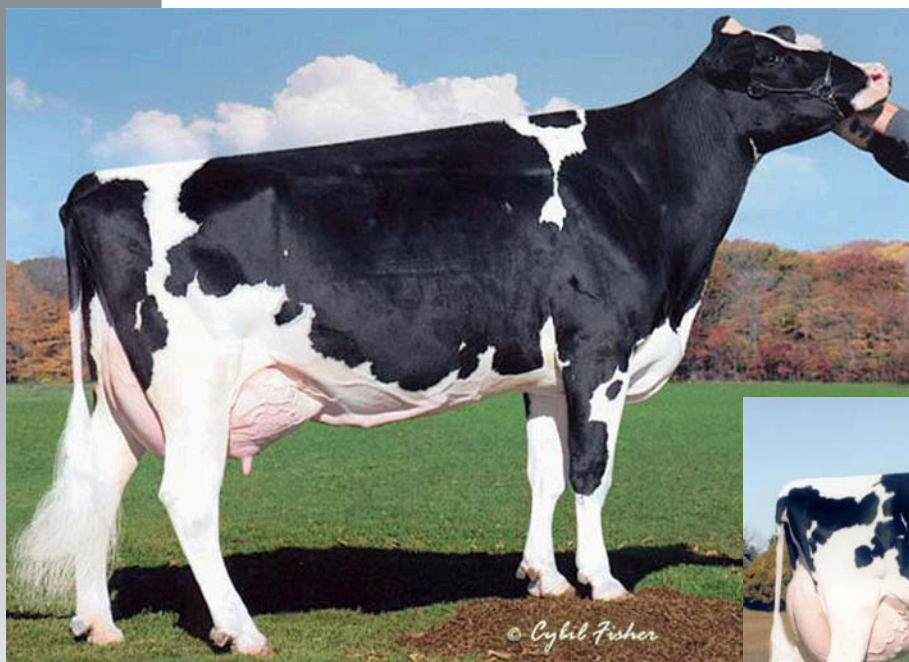

1

BKB AMALIA ET

12-08-2007

DE 0534635572

BKB Durham Amanda

Shoremar Skychief Alicia

Eigenaar / Owner:

World Wide Sires Germany
Postfach 1333, 48339, ALTENBERGE (Duitsland)
Tel. 02505-694

Jenny LOU

BKB DURHAM AMANDA TV TL

EX-92 EEEVE

2.03 365d 15.359kg 4.4% 683f 3.4% 530p
4.03 365d 18.832kg 5.0% 945f 3.3% 616p
Index: US 08-07 +385M +34F +22P CTP! +1752

* Lou x EX-92 Durham x EX-97 Alicia!!!
* Eerste dochter uit Amanda die verkocht wordt in Europa /
the first daughter to sell from Amanda in Europe!

Regancrest Elton DURHAM

SHOREMAR SKYCHIEF ALICIA

EX-97 EEEEE

4.01 342d 14.383kg 4.2% 599f 3.3% 470p
6.10 305d 14.069kg 4.3% 610f 3.3% 469p

* All American 5y Old Cow
* All American Aged Cow 2003
* Grand Champion Eastern National 2003
* HHM All American Aged Cow 2002
* All American Aged Cow 2000
* Grand Champion Eastern National 2000
* All World Peoples Choice Winner 2000
* All Canadian 5y Old Cow 2000
* Supreme Champion Royal Winter Fair 2000

Donnandale SKYCHIEF

C AITKENBREA STARBUCK ADA

EX-94 EEEEE

2.05 362d 11.350kg 3.6% 412f 3.4% 384p
3.07 365d 11.084kg 3.7% 408f 3.4% 372p
5.06 356d 13.633kg 3.5% 473f 3.5% 476p

* All American Produce of dam 2001 & 2001
* All American 3y Old Cow 1990
* Reserve All Time All American Sr 3y Old